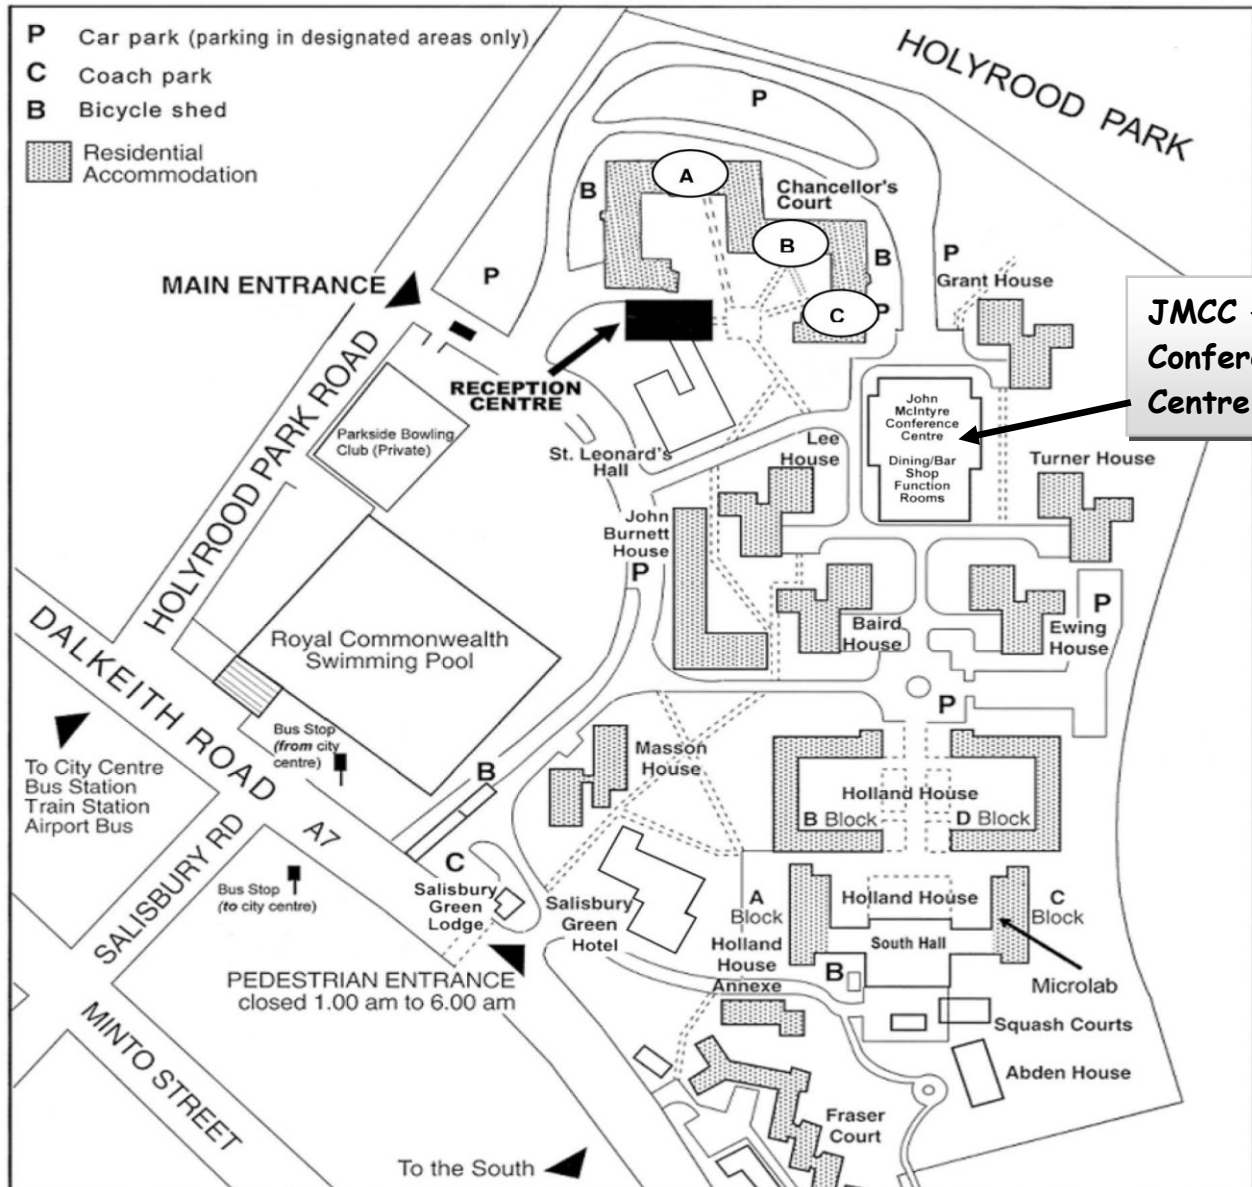

EDINBURGH FIRST
for conferences,
events and
accommodation

The University of Edinburgh John McIntyre Conference Centre (JMCC)

18 Holyrood Park Road, Edinburgh, EH16 5AY

Getting to the Conference centre from Campus Reception Centre

- On arriving into the campus you will see the Reception Centre which has a large sign on the building
- Walk through the reception centre and come out the double doors
- Walk down the path in front of you, you will see signs for the event confirming you are going the right way
- At the bottom of the path you will see The John McIntyre Conference Centre
- Follow the Building to the right where you will find the main entrance of the conference centre